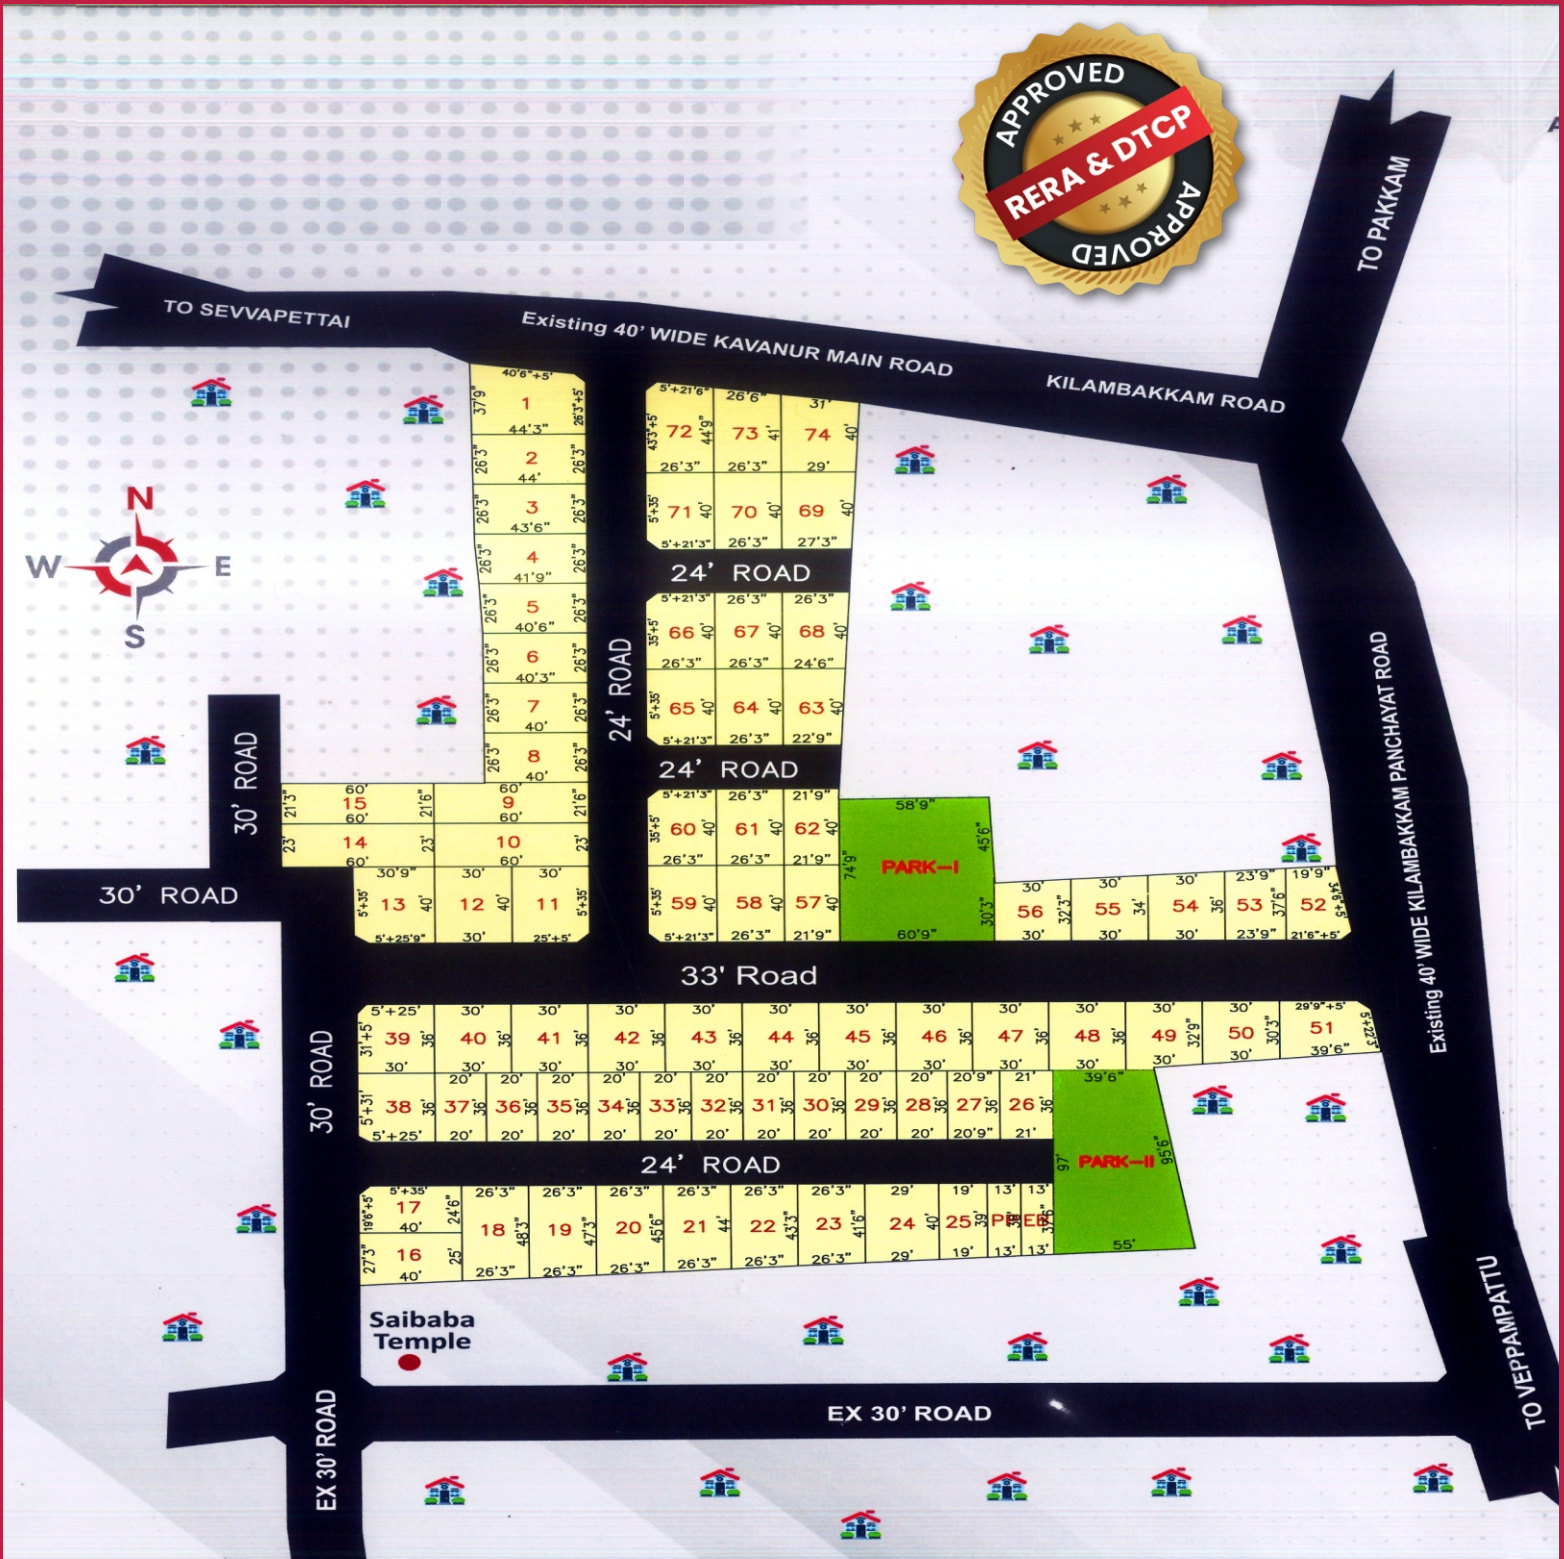

UNGAL PROPERTIES

Presents

NN GARDEN

APPROVED LAYOUT OF HOUSE SITE IN
 S.NO:187/2B OF V.NO:78, KILAMBAKKAM
 VILLAGE & PANCHAYAT, THIRUVALLUR UNION
 THIRUVALLUR TALUK & DIST
 DTCP APPROVED NO.14/2024

CONTACT :

APPROVED LAYOUT OF HOUSE SITES IN S.NO:187/2B OF V.NO:78, KILAMBAKKAM VILLAGE & PANCHAYAT, THIRUVALLUR UNION, THIRUVALLUR TALUK & DIST.

DTCP APPROVED NO : 14/2024

PLOT	Sq.Ft.	PLOT	Sq.Ft.	PLOT	Sq.Ft.	PLOT	Sq.Ft.
1	1535.50	21	1174.50	41	1080.00	61	1050.00
2	1158.00	22	1145.00	42	1080.00	62	870.00
3	1148.50	23	1112.00	43	1080.00	63	945.00
4	1119.00	24	1182.00	44	1080.00	64	1050.50
5	1079.50	25	750.50	45	1080.00	65	1037.50
6	1060.00	26	756.00	46	1080.00	66	1037.50
7	1053.00	27	747.00	47	1080.00	67	1050.00
8	1050.00	28	720.00	48	1080.00	68	1015.00
9	1290.00	29	720.00	49	1038.00	69	1125.00
10	1380.00	30	720.00	50	945.00	70	1050.00
11	1187.50	31	720.00	51	1055.00	71	1037.50
12	1200.00	32	720.00	52	878.00	72	1214.00
13	1217.50	33	720.00	53	873.00	73	1118.00
14	1380.00	34	720.00	54	1050.00	74	1215.00
15	1290.00	35	720.00	55	994.00		
16	1045.00	36	720.00	56	937.50		
17	967.50	37	720.00	57	870.00		
18	1283.00	38	1067.50	58	1050.00		
19	1253.50	39	1067.50	59	1037.50		
20	1217.50	40	1080.00	60	1037.50		

BLACKTOP ROAD

CLEAR TITLED DOCUMENTS

24X7 SECURITY

AVENUE TREES

GATED COMMUNITY

POTABLE WATER

SCHOOLS

- ★ Kurinchi CBSE School
- ★ Gnanabanu School
- ★ Carmel Public School
- ★ Govt. Schools
- ★ Jeeva Public School