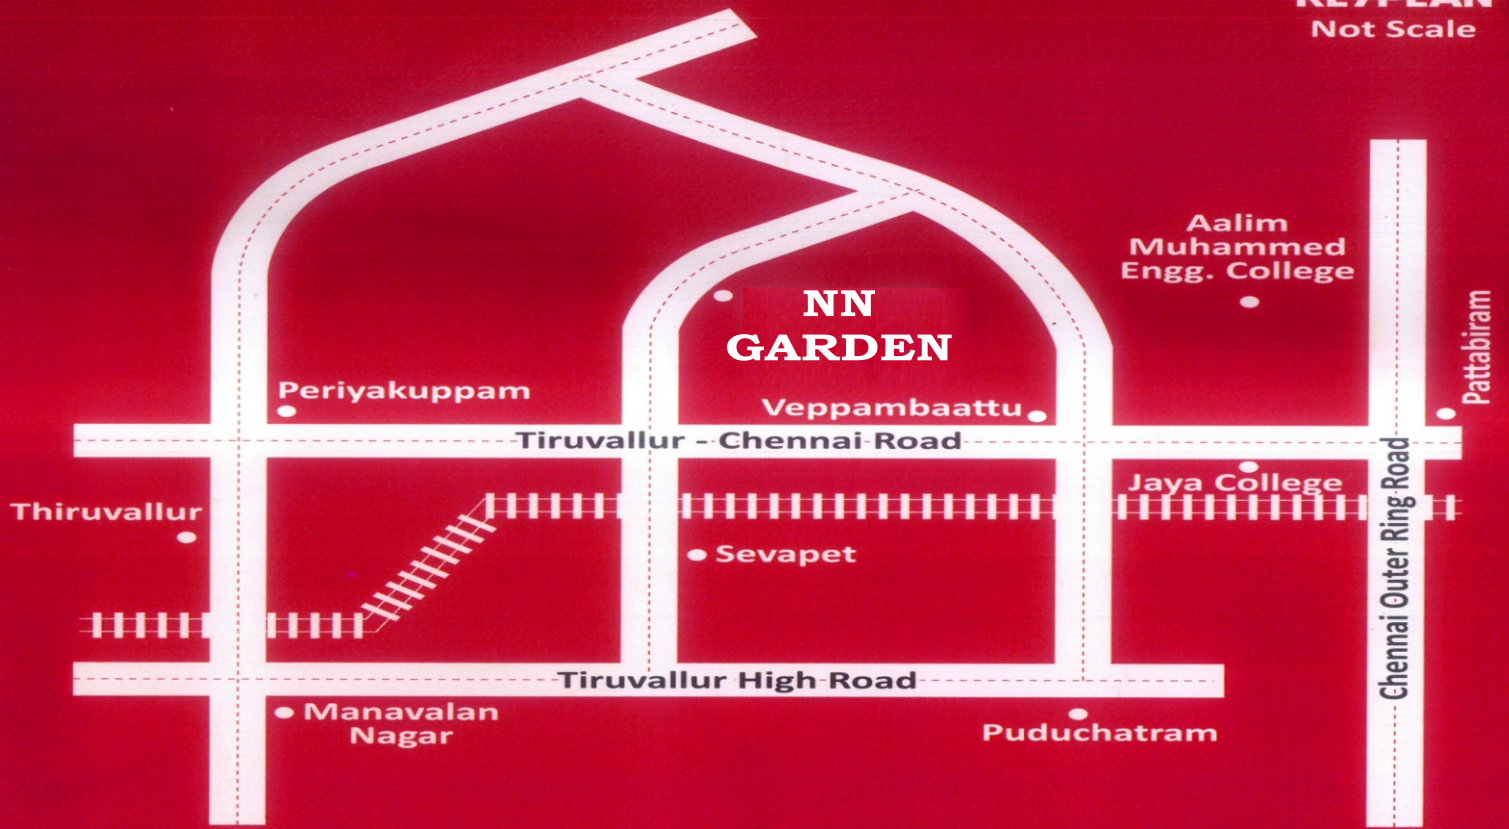

APPROVED LAYOUT OF HOUSE SITES IN S.NO:187/2B OF V.NO:78, KILAMBAKKAM VILLAGE & PANCHAYAT, THIRUVALLUR UNION, THIRUVALLUR TALUK & DIST.

DTCP APPROVED NO : 14/2024

PLOT	Sq.Ft.	PLOT	Sq.Ft.	PLOT	Sq.Ft.	PLOT	Sq.Ft.
1	1535.50	21	1174.50	41	1080.00	61	1050.00
2	1158.00	22	1145.00	42	1080.00	62	870.00
3	1148.50	23	1112.00	43	1080.00	63	945.00
4	1119.00	24	1182.00	44	1080.00	64	1050.50
5	1079.50	25	750.50	45	1080.00	65	1037.50
6	1060.00	26	756.00	46	1080.00	66	1037.50
7	1053.00	27	747.00	47	1080.00	67	1050.00
8	1050.00	28	720.00	48	1080.00	68	1015.00
9	1290.00	29	720.00	49	1038.00	69	1125.00
10	1380.00	30	720.00	50	945.00	70	1050.00
11	1187.50	31	720.00	51	1055.00	71	1037.50
12	1200.00	32	720.00	52	878.00	72	1214.00
13	1217.50	33	720.00	53	873.00	73	1118.00
14	1380.00	34	720.00	54	1050.00	74	1215.00
15	1290.00	35	720.00	55	994.00		
16	1045.00	36	720.00	56	937.50		
17	967.50	37	720.00	57	870.00		
18	1283.00	38	1067.50	58	1050.00		
19	1253.50	39	1067.50	59	1037.50		
20	1217.50	40	1080.00	60	1037.50		

BLACKTOP ROAD

CLEAR TITLED DOCUMENTS

24X7 SECURITY

AVENUE TREES

GATED COMMUNITY

POTABLE WATER

SCHOOLS

- ★ Kurinchi CBSE School
- ★ Gnanabanu School
- ★ Carmel Public School
- ★ Govt. Schools
- ★ Jeeva Public School

COLLEGES

- ★ Bhजारंग Engineering College
- ★ Ponnusamy Nadar Arts College
- ★ Sriram Engineering College
- ★ Jaya College of Education
- ★ Tiruvallur Govt. Medical College

PROXIMITY

- ★ Sevpapet Railway Station - 3 Kms
- ★ Veppampattu Railway Station - 4 Kms
- ★ Tiruvallur Bus Stand - 8 Kms
- ★ Pattabiram - 12 Kms